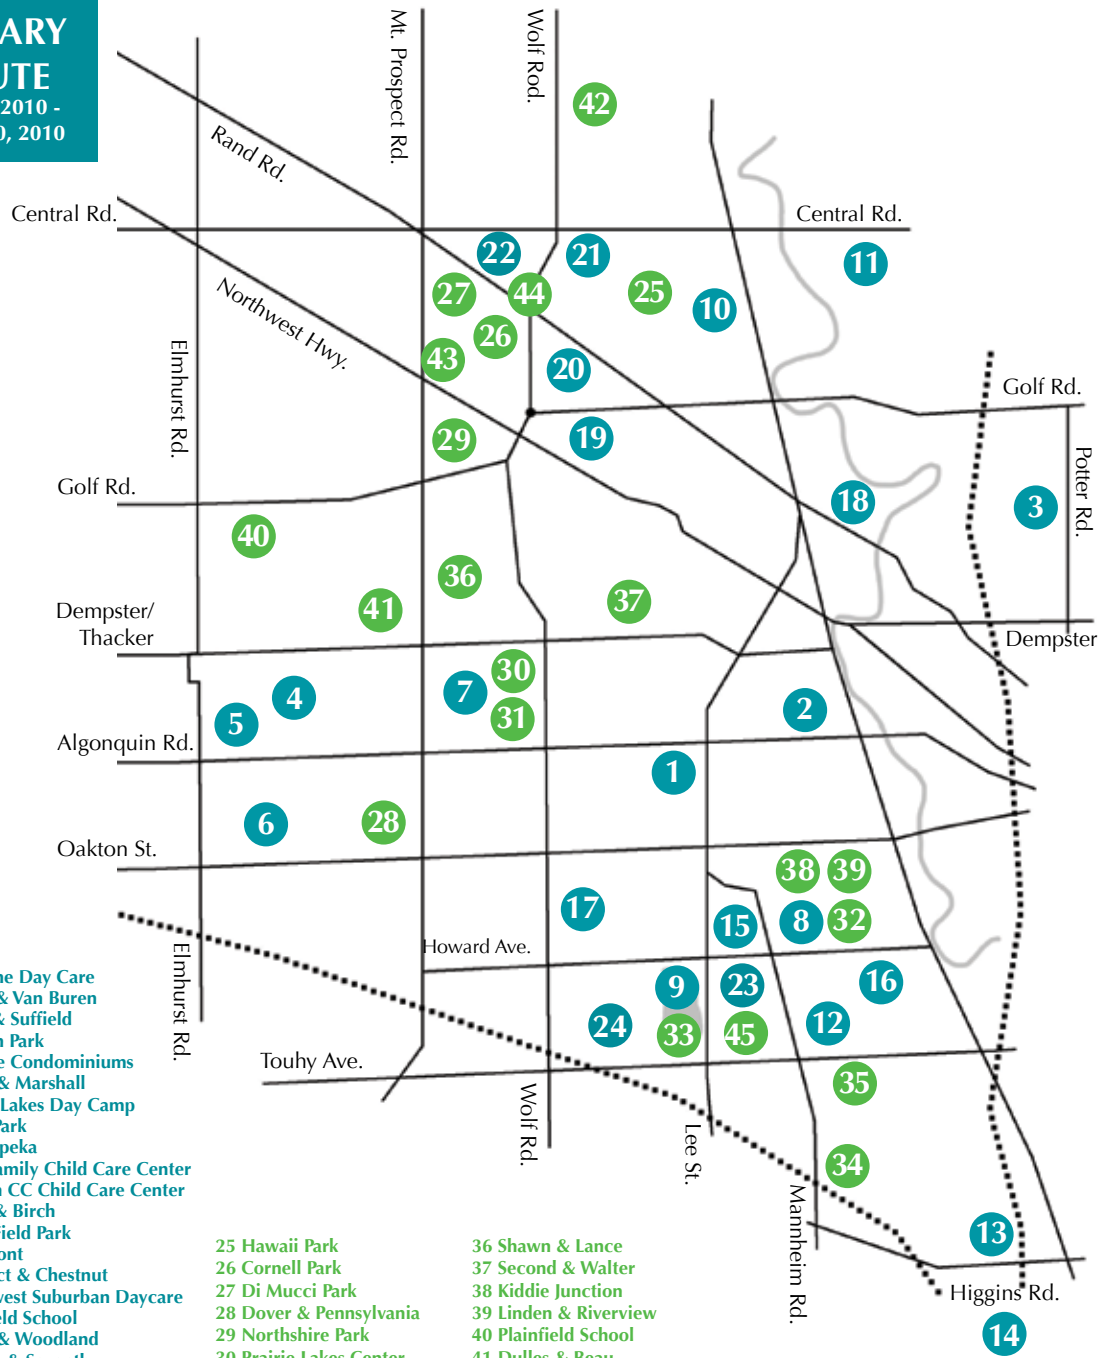

MOBILE LIBRARY ROUTE
June 14, 2010 - August 20, 2010

For Mobile Library information, phone 847.376.2783

- 1 Sunshine Day Care
- 2 White & Van Buren
- 3 Good & Suffield
- 4 Einstein Park
- 5 Elmdale Condominiums
- 6 Dover & Marshall
- 7 Prairie Lakes Day Camp
- 8 Arndt Park
- 9 Lake Opeka
- 10 Holy Family Child Care Center
- 11 Oakton CC Child Care Center
- 12 Touhy & Birch
- 13 Eaton Field Park
- 14 Rosemont
- 15 Prospect & Chestnut
- 16 Northwest Suburban Daycare
- 17 Plainfield School
- 18 Grove & Woodland
- 19 Seegers & Seventh
- 20 Moehling Farm
- 21 Regency & Berkshire
- 22 Clayton & Berkshire
- 23 Apache Park
- 24 Westview & Jarvis

- 25 Hawaii Park
- 26 Cornell Park
- 27 Di Mucci Park
- 28 Dover & Pennsylvania
- 29 Northshire Park
- 30 Prairie Lakes Center
- 31 Prairie Lakes Day Camp
- 32 Arndt Park
- 33 Lake Opeka
- 34 Maple & Farwell
- 35 Maple & Krowka

- 36 Shawn & Lance
- 37 Second & Walter
- 38 Kiddie Junction
- 39 Linden & Riverview
- 40 Plainfield School
- 41 Dulles & Beau
- 42 Millers & Dara James
- 43 Lismore & Waterford
- 44 Frisbie Center
- 45 Tracy & Simone
- 46 Apache Park

WEDNESDAY STOPS	
34 Maple & Farwell	9:30-10 a.m.
35 Maple & Krowka	10:15-10:45 a.m.
36 Shawn & Lance	1:45-2:15 p.m.
37 Second & Walter	2:30-3 p.m.

THURSDAY STOPS	
38 Kiddie Junction (Oakton & White)	9:30-10 a.m.
39 Linden & Riverview	10:15-10:45 a.m.
40 Plainfield School	11-11:30 a.m.
41 Dulles & Beau	1:45-2:15 p.m.
42 Millers & Dara James	2:30-3 p.m.